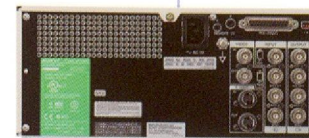

UP-55MD Back Panel