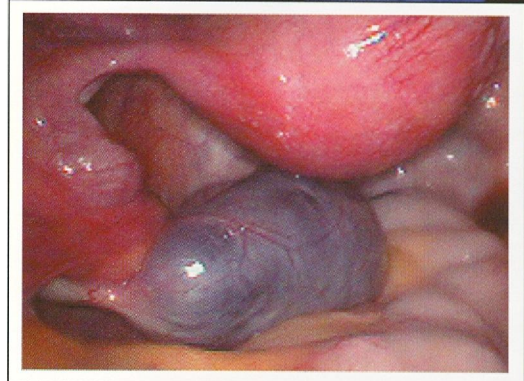

Sony Medical