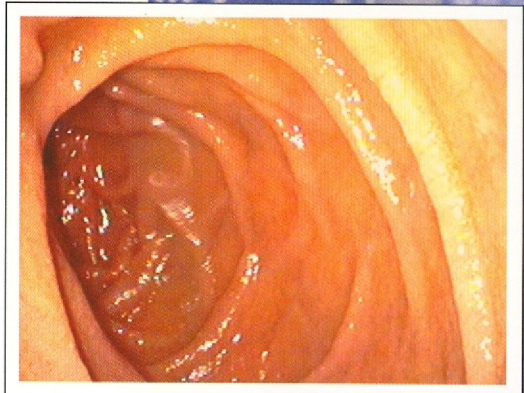

Sony Medical